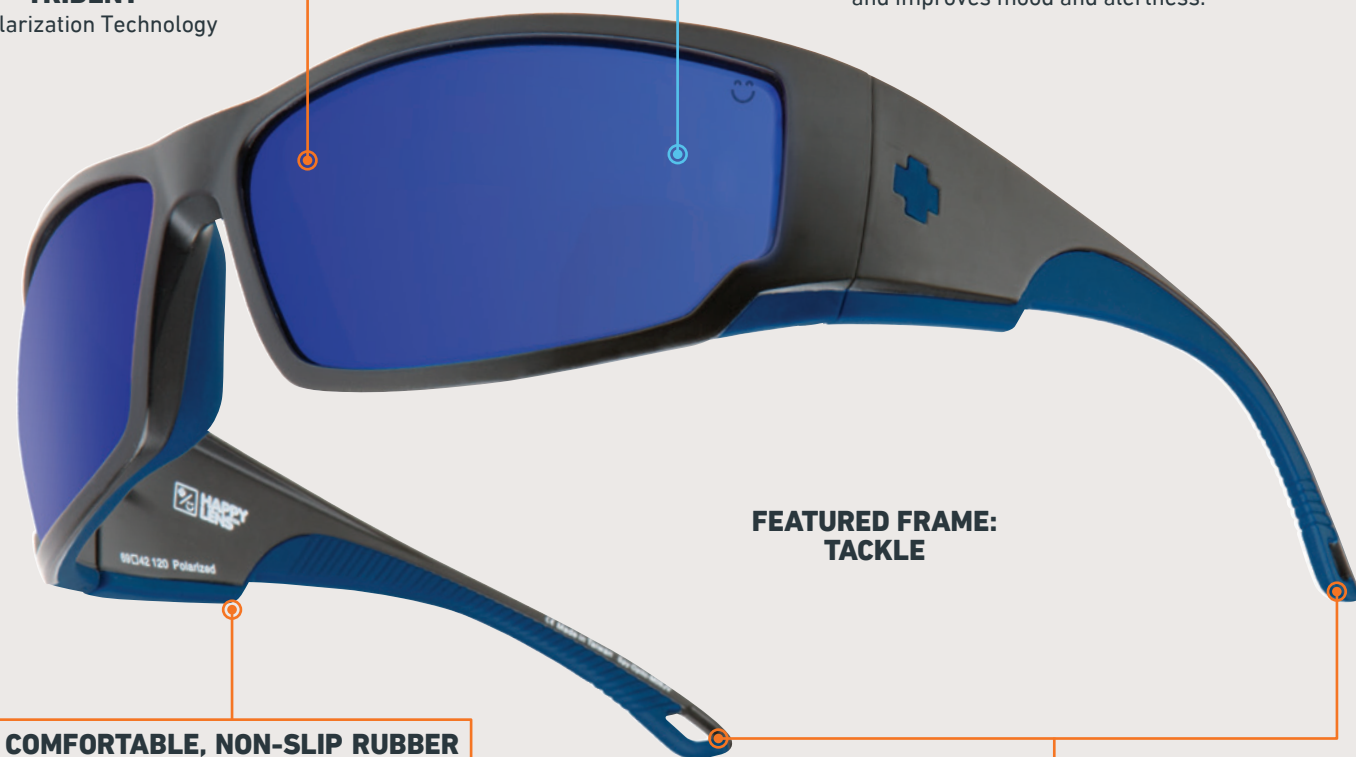

673027074863
BLACK/HORN •
Happy Gray Green

673027374863
MATTE BLACK •
Happy Gray Green

673027075885
DARK TORT •
Happy Bronze Polar

SUN

29

**STANDARD
LENS**

HAPPY LENS™

- + Enhances Color and Contrast
- + Improves Mood and Alertness
- + Keeps Eyes Relaxed, Even in Bright Sun
- + Increases Clarity

WHAT THE TECH?

TRIDENT™
Polarization Technology

HAPPY LENS™
Happy Lens technology boosts color and contrast and improves mood and alertness.

**FEATURED FRAME:
TACKLE**

**COMFORTABLE, NON-SLIP RUBBER
NOSE PADS AND TEMPLE TIPS**

EASY LEASH ATTACHMENT

ANSI CERTIFIED STYLES AVAILABLE

100% UV PROTECTION

AVAILABLE IN RX

TACKLE
Matte Black •
Happy Gray
Green Polar

HUNT

FRAME MEASURES: 55-19-130 FRAME SIZE: MEDIUM/LARGE

Lace up for your morning hike, then keep it casual however you'd like in a frame fit for any active lifestyle. Featuring the Happy Lens™ and available with Trident™ polarization, the Hunt is constructed from virtually indestructible Grilamid® with comfortable, non-slip rubber injected into the temples, polycarbonate ARC® lenses, and features pin hinges and 100% UV protection.