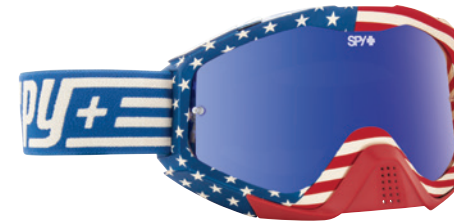

SCOOP® VENTING

ANTI-FOG LENS

LEXAN® LENS

GEO-FORCE FACE FOAM

322017465856
JERSEY RED •
Smoke w/ Red Spectra™
+ Clear AFP

322017472856
JERSEY YELLOW •
Smoke w/ Red Spectra™
+ Clear AFP

322017855856
ORANGE HIGHLIGHTER •
Smoke w/ Red Spectra™
+ Clear AFP