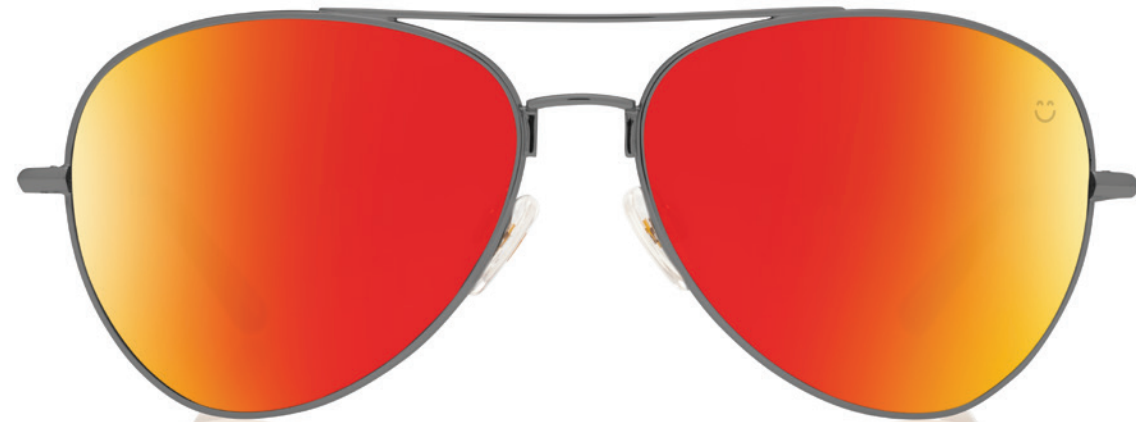

WHISTLER

FRAME MEASURES: 58-14-140 | FRAME SIZE: MEDIUM/LARGE

Whistle while you work in a premium aviator that's always in tune. Built from lightweight metal and handmade acetate and available with Trident™ polarization, the Whistler features the Happy Lens™, 3-barrel hinges, 6-base polycarbonate ARC® lenses, and 100% UV protection.

NEW STYLE

673424566864 SILVER • Happy Gray Green Polar
673424566503 SILVER • Happy Gray Green w/ Dark Blue Spectra™
673424311365 GUNMETAL • Happy Gray Green w/ Red Spectra™
673424274865 GOLD • Happy Bronze

673424258355 ROSE GOLD • Happy Bronze Fade
673424274225 GOLD • Happy Bronze w/ Green Spectra™

CYRUS

FRAME MEASURES: 58-17-145 | FRAME SIZE: MEDIUM/LARGE

No need to mull it over. Brick-solid on the sides so you can rock hard in the front. Constructed from virtually indestructible Grilamid® and available with Trident™ polarization, the Cyrus features the Happy Lens™, sturdy 5-barrel hinges, 6-base polycarbonate ARC® lenses, and 100% UV protection.