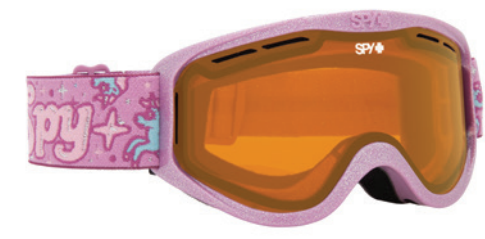

313347067185
UNICORN UTOPIA •
Persimmon