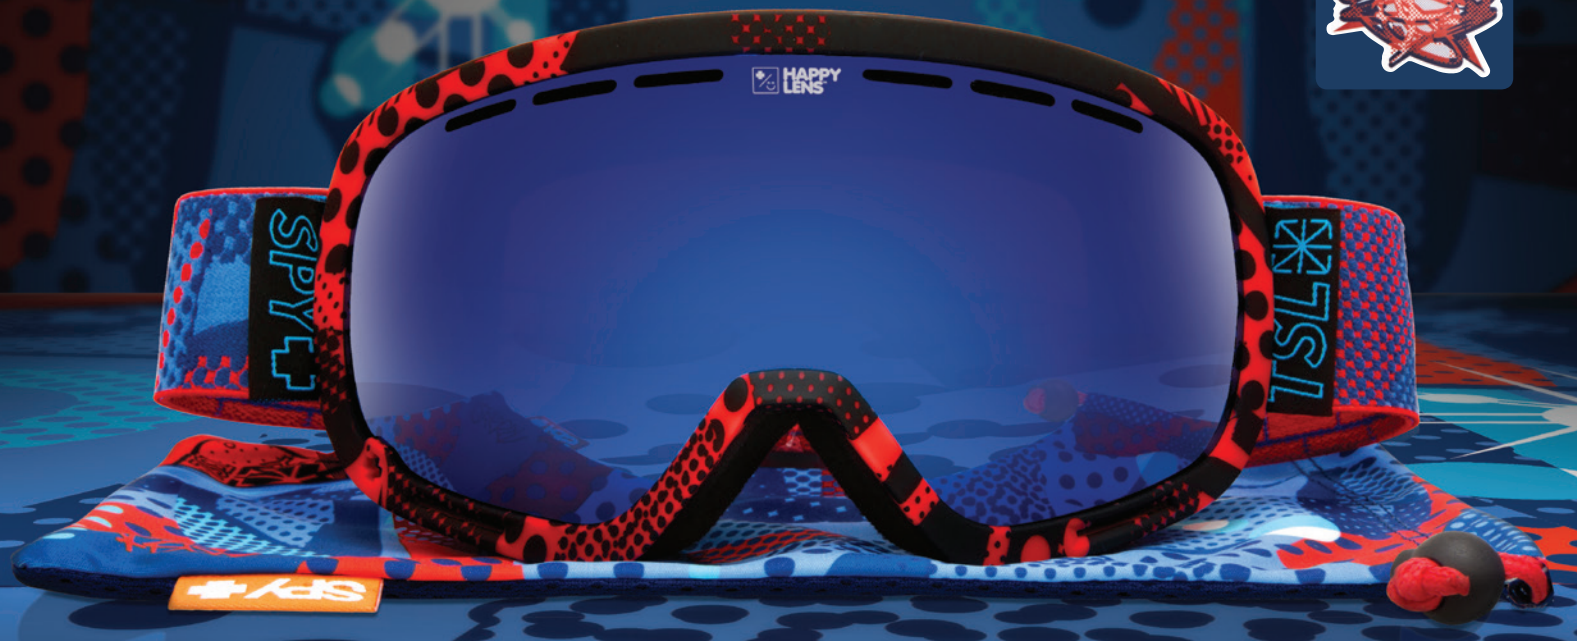

Partnering for their seventh collaboration, the SPY + The Seventh Letter (TSL) goggle is a colorful neon splash of daring pop art, bold shapes, and strong lines, compliments of graffiti artist Vizie. From middle school to modern day, Vizie's wrist work at the wall has made him an artistic legend under the TSL name. Featured on the Marshall, Vizie's vivid colors and bright accents are sure to keep you poppin' in even the snowiest conditions.

BONUS PINE AIR FRESHENER

Collaborating with the dark and mysterious, nature-loving mystique of SPY's favorite snowboarding artist, Danny Larsen, our Marshall and Doom goggles have been transformed into a pointillism presentation where winter and nature mesh. When he's not shredding, Larsen takes to his pencil and pulls off some seriously detailed creations from the depths of his mind.